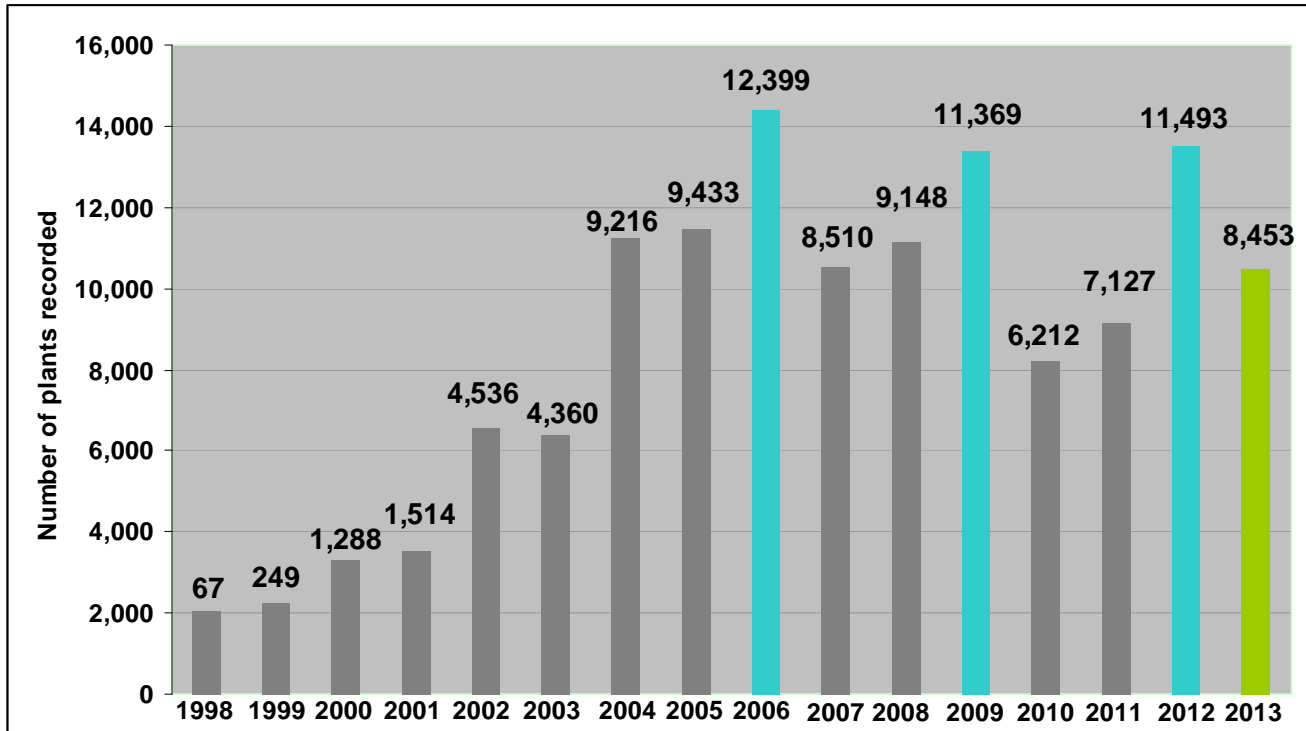

4 June – Early Spider Orchids at Samphire Hoe in 2013

Samphire Hoe – Early Spider Orchids count between 1998 and 2013

Early Spider Orchid

One the tallest plant recorded