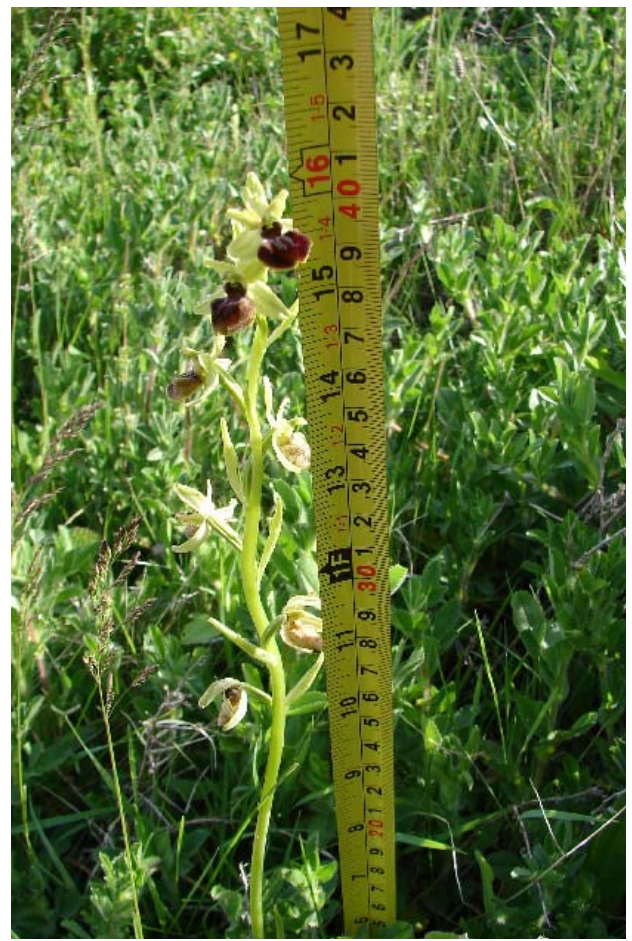

4 June – Early Spider Orchids at Samphire Hoe in 2013

Samphire Hoe – Early Spider Orchids count between 1998 and 2013

Early Spider Orchid

One the tallest plant recorded